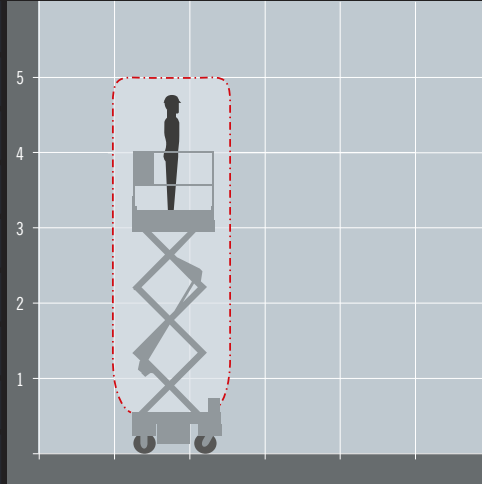

PUSH AROUND VERTICAL

SNORKEL S3010P

ALTERNATIVES:

Heavy-duty and robust mini scissor lift

REACH HEIGHT	5 m
PLATFORM HEIGHT	3 m
STOWED HEIGHT*	1.8 m
LENGTH	1.2 m
WIDTH	0.75 m
PLATFORM SIZE	1.12 x 0.52 m
EXTENDED SIZE	n/a
WEIGHT	370 kg
LIFT CAPACITY	240 kg

*Stowed height shown is with the handrails folded.

- ELECTRIC POWERED**
Perfect for indoor applications
- NON MARKING TYRES**
Prevents marking to finished floors
- POWER TO THE PLATFORM**
110v Power available in the platform
- IPAF PAV**
Requires IPAF category 3a, 1a or PAV

The Snorkel S3010P is a heavy-duty and robust mini scissor lift, which is easy to use and simple to maintain. The S3010P can lift 240kg to a working height of 5 metres.

A range of extra's for 'Hire or Purchase' designed to give you the GTAdvantage™